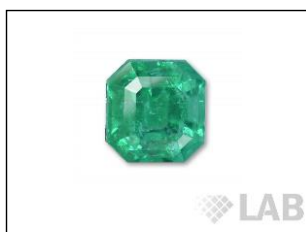

GEMSTONE REPORT

R-201812834

ID

Natural Emerald

Color

Green

Enhancement

Minor

Origin

Panjshir

Photos Gallery

Image is approximate

Date **31.10.2018**

Weight **5.00ct**

Shape.....**Octagonal**

Cut .....**Step/Step**

Dimensions.....**10.20x9.61x7.95**

Cut