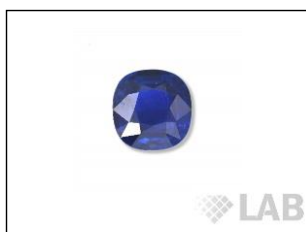

GEMSTONE REPORT

R-201812939

ID

Natural Sapphire

Color

Vivid Blue*

Enhancement

Heat

Origin

Sri Lanka

Photos Gallery

Image is approximate

Date **20.11.2018**

Weight **4.57ct**

Shape .....**Cushion**

Cut .....**Brilliant/ModStep**

Dimensions.....**10.14x9.62x5.12**

Cut

Comment:

Color Commonly Known as

*Royal Blue

Instruments used:

**see next page for data report

FTIR

EDXRF

Magnification

Uv-vis

PL532

Raman

LIBS