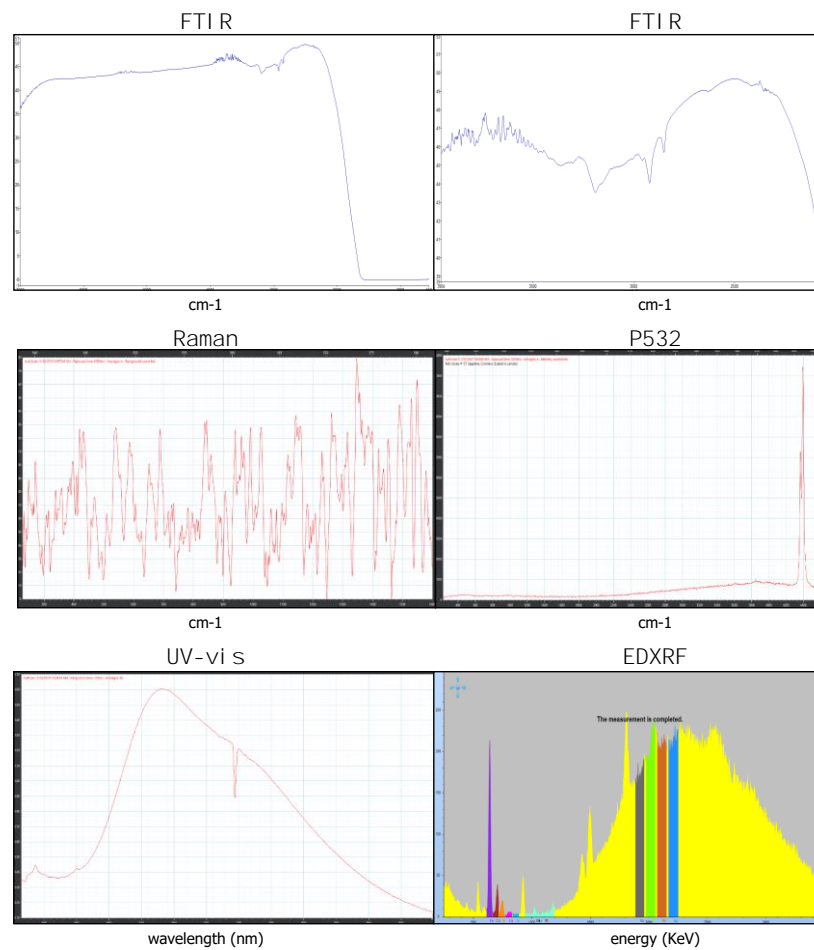

R-201812939

DATA GEMREPORT

Request HQ Pictures of your data at info@gemlabanalysis.com

The data collected on your item is valid at the issuance date of this report