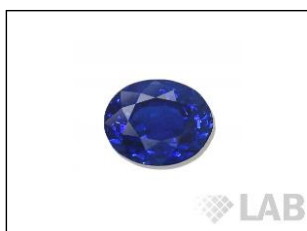

GEMSTONE REPORT

R-201812733

ID

Natural Sapphire

Color

Intense Blue*

Enhancement

Heat

Origin

Sri Lanka

Photos Gallery

Image is approximate

Date**04.10.2018**

Weight**2.97ct**

Shape**Oval**

Cut**Brilliant/ModStep**

Dimensions.....**8.81x7.33x5.53**

Cut

Comment;

Color Commonly Known as

***Royal Blue**

Instruments used:

**see next page for data report

IR