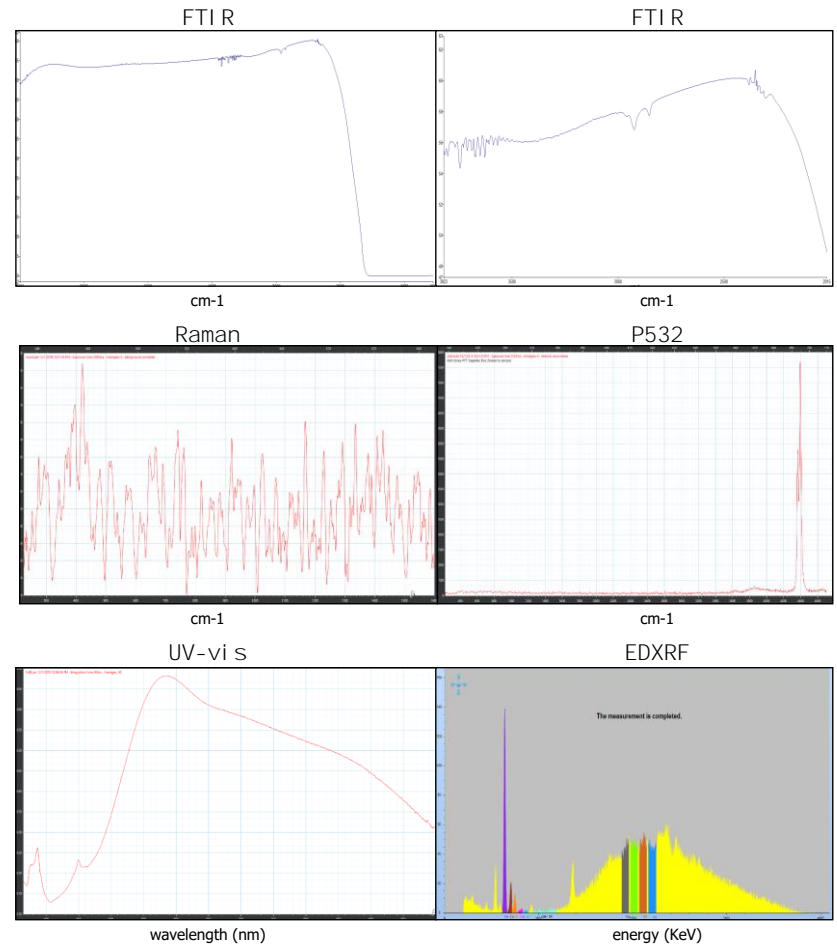

R-201813096

DATA GEMREPORT

Request HQ Pictures of your data at info@gemlabanalysis.com

The data collected on your item is valid at the issuance date of this report