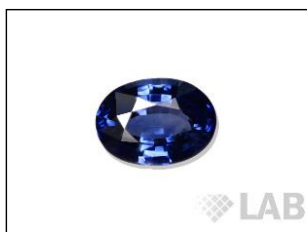

GEMSTONE REPORT

R-201812470

ID

Natural Sapphire

Color

Vivid Blue*

Enhancement

Heat Treated

Origin

Sri Lanka

Photos Gallery

Image is approximate

Date**12.09.2018**

Weight**2.49ct**

Shape**Oval**

Cut**Brilliant/ModStep**

Dimensions.....**9.70x6.81x4.34**

Cut

Comment:

Color commonly known as:

***Cornflower**

Instruments used:

**see next page for data report

IR