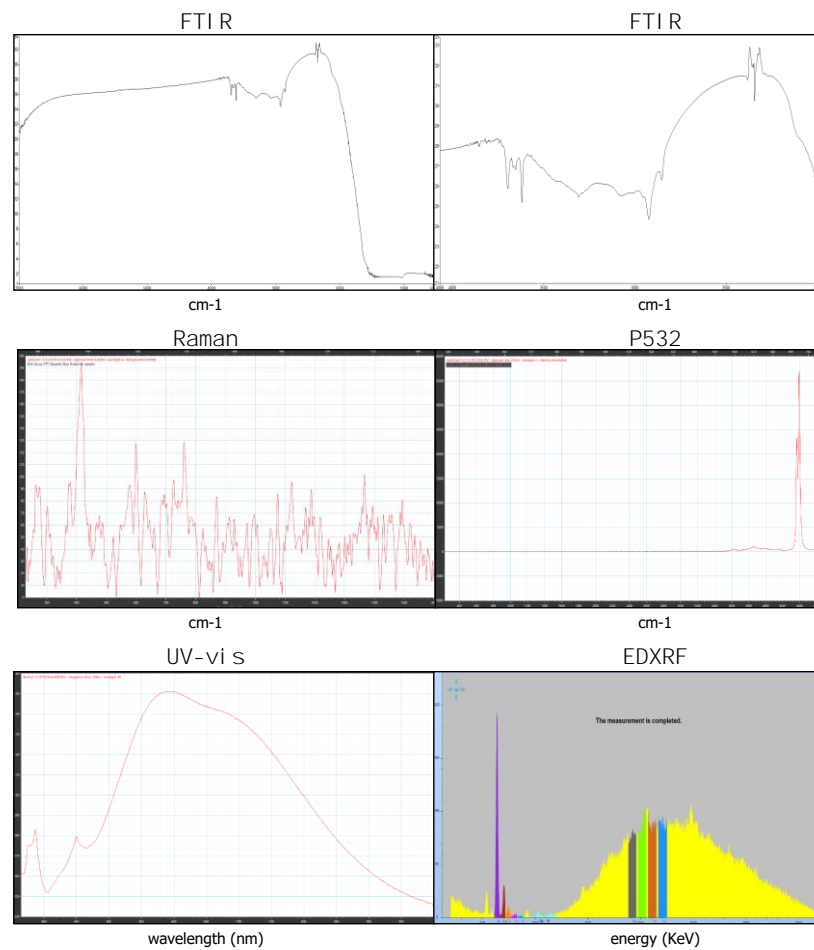

R-201813035

DATA GEMREPORT

Request HQ Pictures of your data at info@gemlabanalysis.com

The data collected on your item is valid at the issuance date of this report