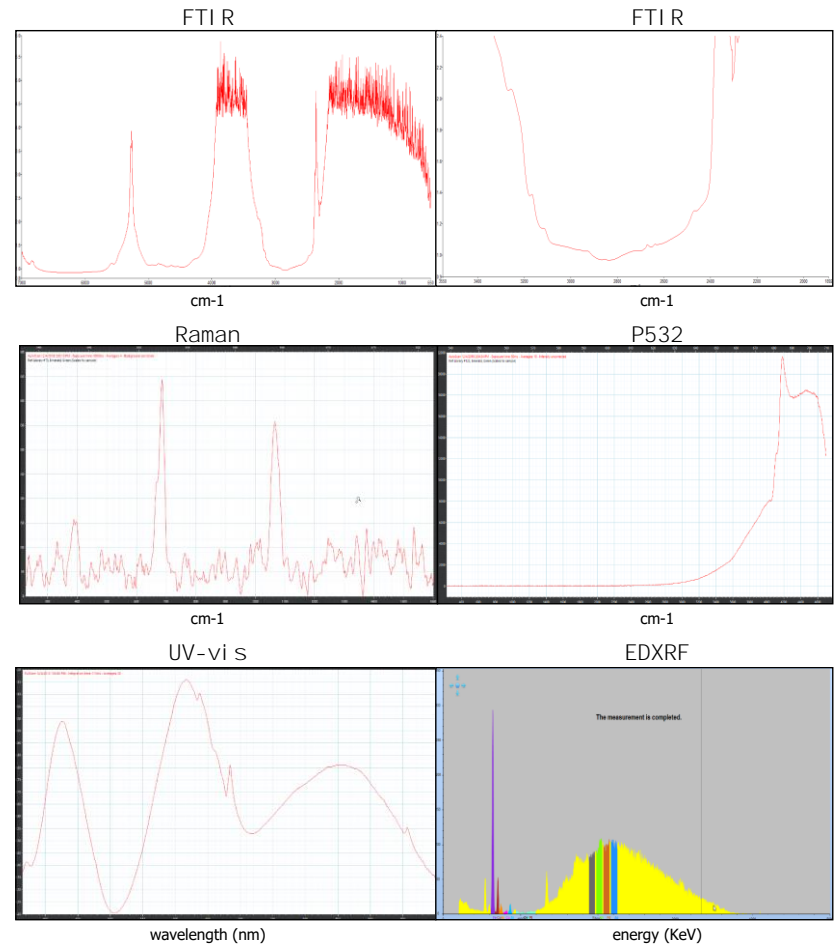

R-201813053

DATA GEMREPORT

Request HQ Pictures of your data at info@gemlabanalysis.com

The data collected on your item is valid at the issuance date of this report