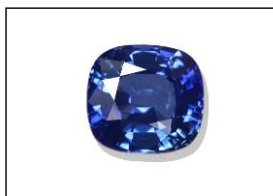

GEMSTONE REPORT

R-201812455

ID

Natural Sapphire

Color

Vivid Blue*

Enhancement

Heat Treated

Origin

Sri Lanka

Photos Gallery

Date**10.09.2018**

Weight**1.69ct**

Shape**Cushion**

Cut**Brilliant/ModStep**

Dimensions.....**6.83x6.21x4.27**

Cut

Comment:

Color commonly known as:

***Cornflower**