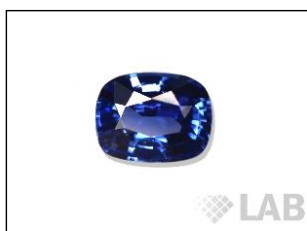

GEMSTONE REPORT

R-201812472

ID

Natural Sapphire

Color

Vivid Blue*

Enhancement

Heat Treated

Origin

Sri Lanka

Photos Gallery

Image is approximate

Date**12.09.2018**

Weight**1.53ct**

Shape**Cushion**

Cut**Brilliant/ModStep**

Dimensions.....**7.93x6.06x3.72**

Cut

Comment:

Color commonly known as:

***Cornflower**

Instruments used:

**see next page for data report

IR