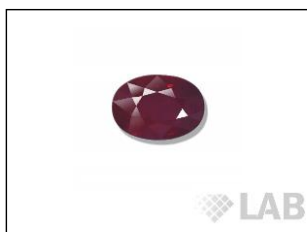

GEMSTONE REPORT

R-201812736

ID

Natural Ruby

Color

Vivid Red*

Enhancement

No Indication of Heat Treatment

Origin

Mozambique

Photos Gallery

Image is approximate

Date**05.10.2018**

Weight**2.06ct**

Shape**Oval**

Cut**Brilliant/ModStep**

Dimensions.....**9.21x6.72x3.72**

Cut

Comment:

Color Commonly known as:

***Pigeon Blood**

Instruments used:

IR

EDX