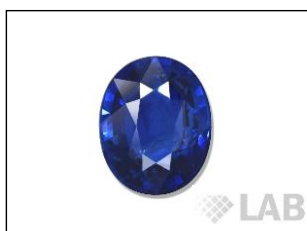

# GEMSTONE REPORT

R-201812715

ID

**Natural Sapphire**

Color

**Vivid Blue\***

Enhancement

**Heat**

Origin

**Sri Lanka**

Photos Gallery

Image is approximate

Date .....**02.10.2018**

Weight .....**7.09ct**

Shape .....**Oval**

Cut .....**Mod Brilliant/Mod Step**

Dimensions.....**13.05x10.27x6.00**

Cut

Comment;

Color Commonly Known as

**\*Royal Blue**

Instruments used:

\*\*see next page for data report

IR