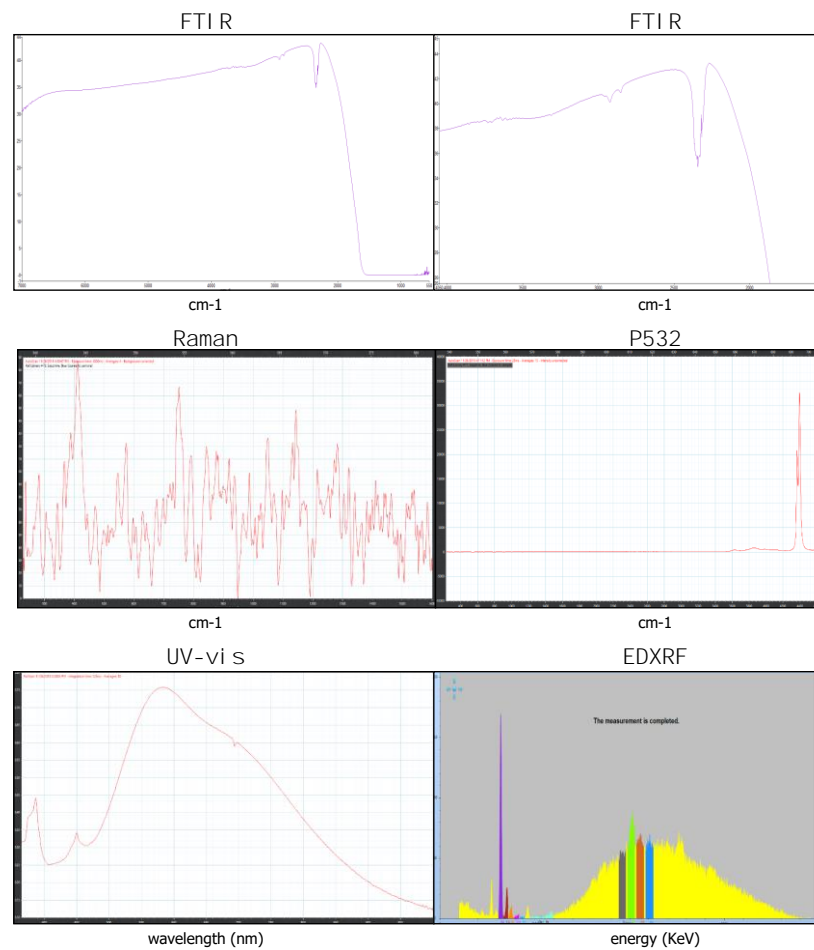

R-201813007

DATA GEMREPORT

Request HQ Pictures of your data at info@gemlabanalysis.com

The data collected on your item is valid at the issuance date of this report