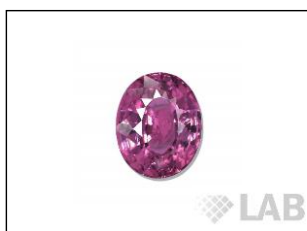

GEMSTONE REPORT

R-201812592

ID

Natural Spinel

Color

Pink

Enhancement

No Indication of Heat Treatment

Origin

Burma (Myanmar)

Photos Gallery

Image is approximate

Date**28.09.2018**

Weight**16.45ct**

Shape**Oval**

Cut**Brilliant/ModStep**

Dimensions.....**17.19x13.57x9.08**

Cut

Instruments used:

**see next page for data report

IR

EDX

Magnification

Uv-vis